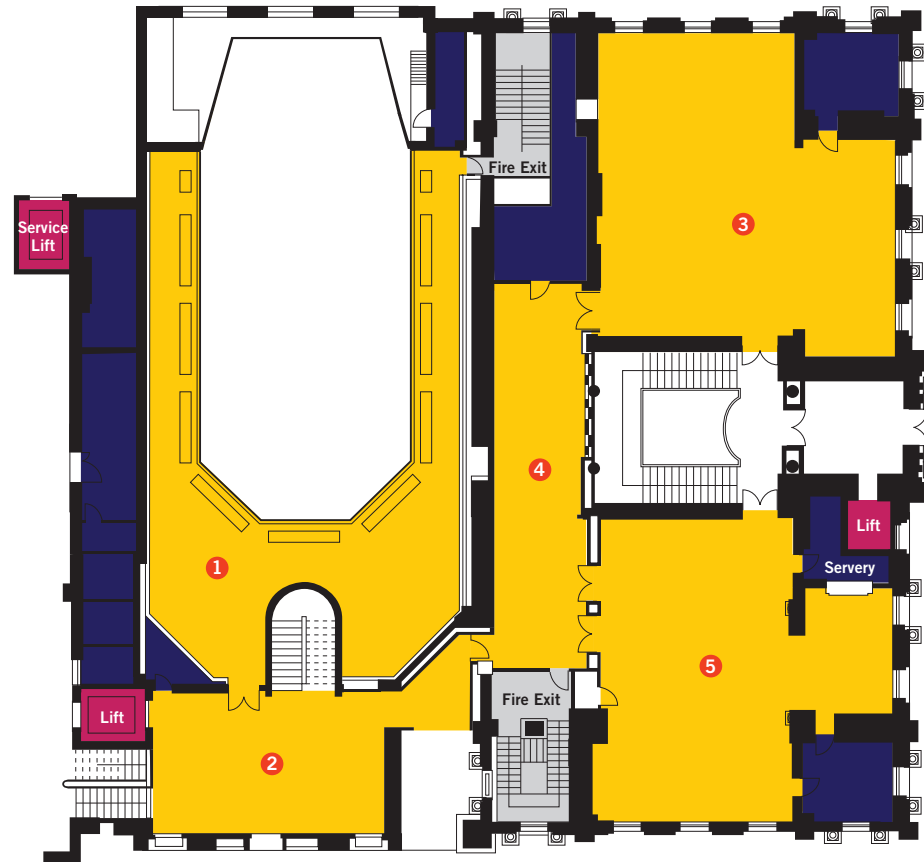

Dunedin Centre Mezzanine Floor

LEGEND

- | | | | |
|---------------------------|------------------|---------|------------|
| ① Glenroy Mezzanine | Accessible Areas | Lifts | Fire Exits |
| ② Glenroy Mezzanine Foyer | Service Areas | Toilets | |
| ③ Conference Room 2 | | | |
| ④ Conference Foyer | | | |
| ⑤ Conference Room 1 | | | |